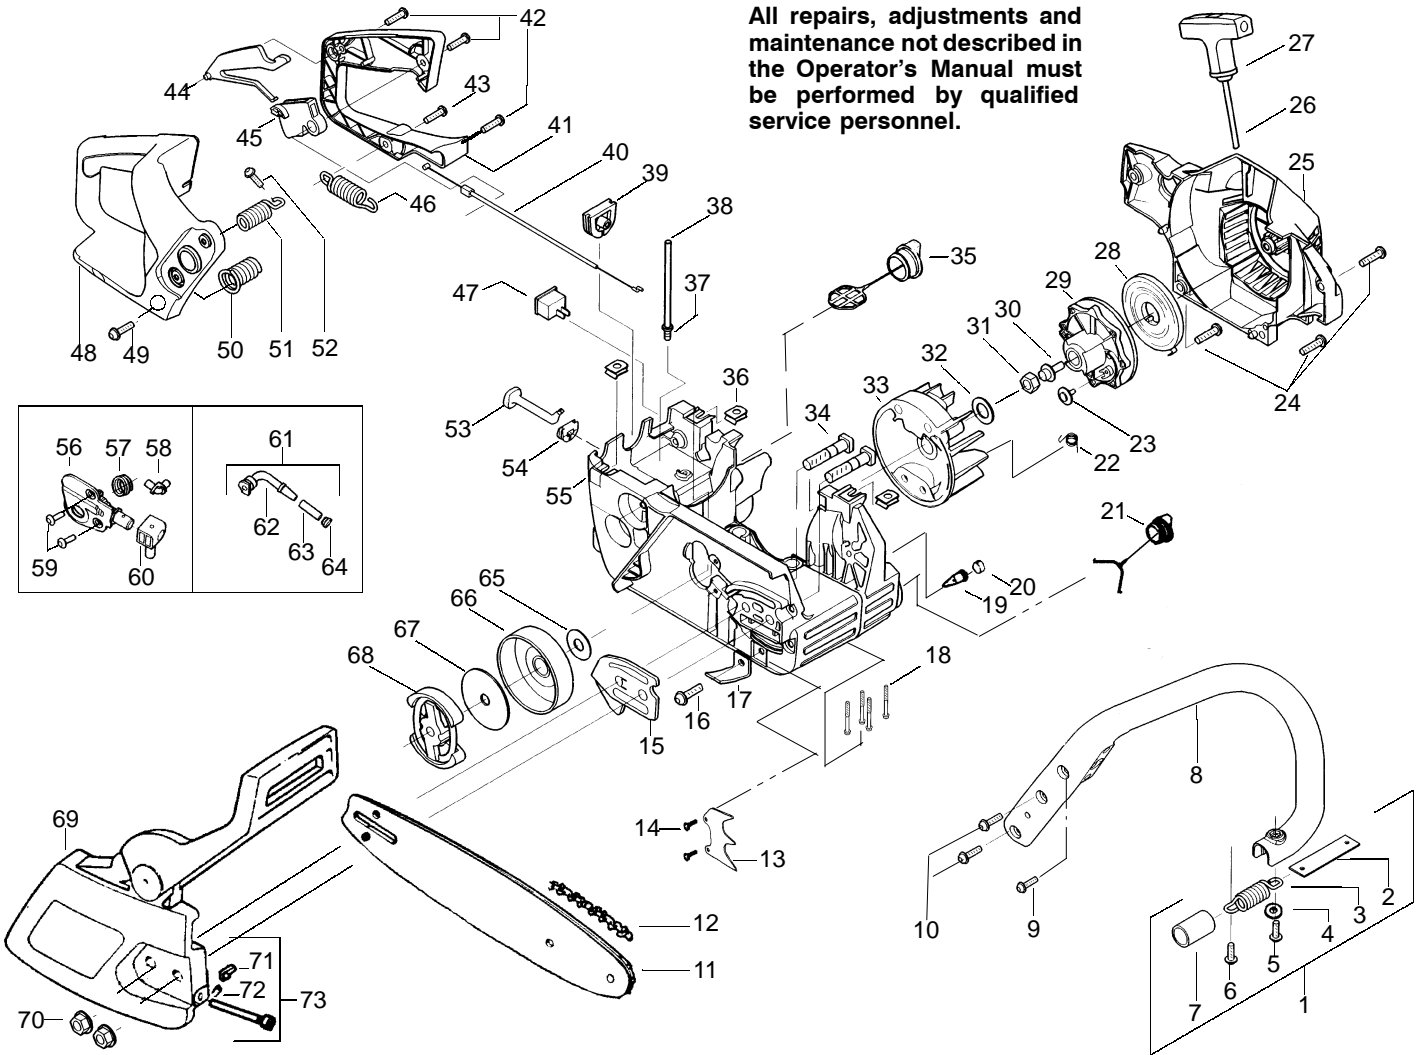

⚠ WARNING
All repairs, adjustments and maintenance not described in the Operator's Manual must be performed by qualified service personnel.

Ref.	Part No.	Description	Ref.	Part No.	Description	Ref.	Part No.	Description
1.	530047963	Assy.-Isolator	27.	530056402	Handle- Starter	53.	530047605	Knob- Choke
2.	530047608	Strap- Limiter	28.	530027531	Spring- Recoil	54.	530049005	Grommet- Knob
3.	530042082	Spring- Isolator	29.	530037817	Pulley- Starter	55.	530056596	Assy- Chassis
4.	530015123	Washer	30.	530015920	Screw	56.	530071259	Kit- Oil Pump (Incls. 57,58,60)
5.	530016018	Screw	31.	530016134	Nut- Flywheel	57.	530037820	Gear- Worm Spring
6.	530015843	Screw	32.	530015127	Washer- Flywheel	58.	530049477	Elbow- Oil Pickup
7.	530036142	Sleeve- AV Spring	33.	530039209	Assy- Flywheel	59.	530016064	Screw
8.	530047583	Handle- Front	34.	530016133	Bolt- Bar	60.	530019206	Seal Block
9.	530015940	Screw	35.	530047192	Assy- Fuel Cap	61.	530047663	Assy- Oil Pickup (Incl. 62-64)
10.	530015814	Screw	36.	530015922	Nut- "U"- Type	62.	530038373	Pick- up Oiler
11.	530044898	Bar - 14"	37.	530023877	Fitting- fuel line	63.	530037821	Filter- Oil
12.	505369852	Chain 14"	38.	530069216	Kit- Fuel line (large)	64.	530030189	Plug- Oil Filter
13.	530014381	Kit- Assy Spike (incl.14)	39.	530047631	Grommet- Cable	65.	530015907	Washer- Thrust
14.	530015805	Screw	40.	530047602	Cable- Throttle	66.	530047061	Assy.- Clutch Drum w/bearing
15.	530038238	Plate- Bar Mounting	41.	530047581	Cover- Rear Handle	67.	530015611	Washer- Clutch
16.	530015814	Screw	42.	530015906	Screw	68.	530014949	Assy. Clutch
17.	530029850	Chain Catcher	43.	530015886	Screw	69.	530054739	Assy- Chain Brake
18.	530016132	Screw	44.	530036098	Lockout- Throttle	70.	530015917	Nut- Bar Mounting
19.	530026119	Check Valve	45.	530036097	Trigger- Throttle	71.	530015826	Pin- Retainer
20.	530038264	Plug- Bronze Vent	46.	530042082	Spring	72.	530038593	Retainer
21.	530010846	Assy- Oil Cap	47.	530069572	Kit- Switch	73.	530069611	Kit- Bar Adjust
22.	530023817	Spring- Starter Dog	48.	530047582	Handle - Rear			
23.	530016080	Screw	49.	530015814	Screw			
24.	530015892	Screw	50.	530053274	Assy- Isolator - lower			
25.	530056333	Housing- Fan	51.	530071385	Kit- Isolator (Upper)			
26.	530069232	Kit- Rope	52.	530015875	Screw			

➤ = NEW PART NUMBER FOR THIS IPL

* = REFER TO THE SERVICE REFERENCE INDICATED FOR MORE INFORMATION. (LOCATED AT END OF IPL)