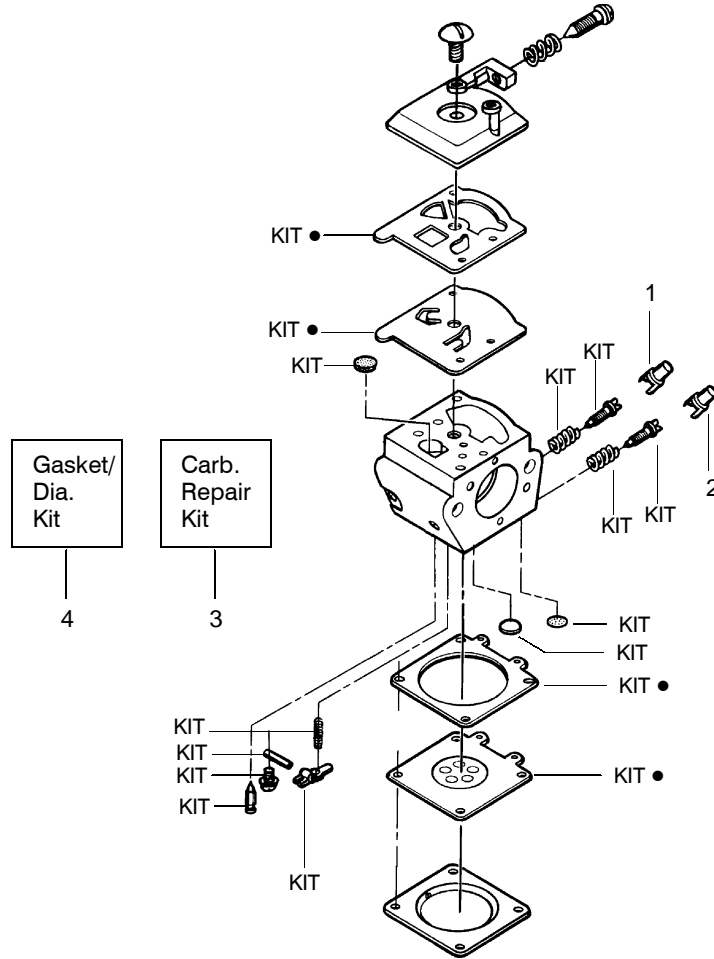

➤ = NEW PART NUMBER FOR THIS IPL

\* = REFER TO THE SERVICE REFERENCE INDICATED FOR MORE INFORMATION. (LOCATED AT END OF IPL)

**Carburetor Assembly – WT-391 – #530069722**

Ref.	Part No.	Description
1.	530038479	Limiter Cap–High
2.	530038478	Limiter Cap–Low
3.	530069826	Carburetor Repair Kit ( KIT= Indicates Contents) & Includes Limiter Caps
4.	530069844	Gasket/Diaphragm Kit ( • = Indicates Contents)